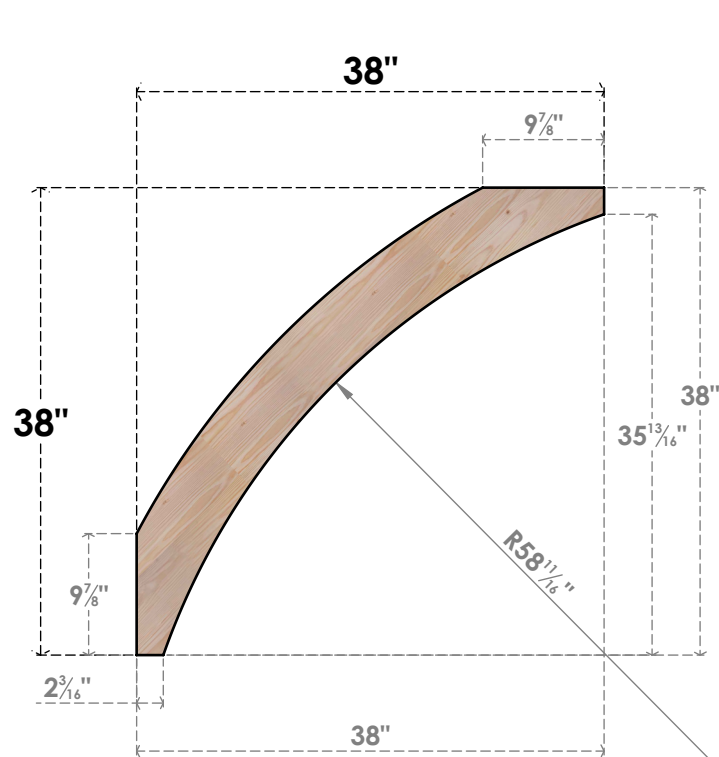

BRC06X38X38THR00SDF

5 1/2"W X 38"D X 38"H THORTON SMOOTH BRACE, DOUGLAS FIR

SIDE

FRONT

EKENA MILLWORK
 2300 WEST MAIN ST.
 CLARKSVILLE, TX 75426
 TOLL FREE: 866-607-0453
 WWW.EKENAMILLWORK.COM

NOTES

1. INSTALLATION TO BE COMPLETED IN ACCORDANCE WITH MANUFACTURER'S SPECIFICATIONS.
2. DRAWING MAY NOT BE TO SCALE
3. THIS DRAWING IS INTENDED FOR DESIGN AND PLANNING PURPOSES ONLY.
4. ALL INFORMATION CONTAINED HEREIN WAS CURRENT AT THE TIME OF DEVELOPMENT BUT MUST BE REVIEWED AND APPROVED BY THE PRODUCT MANUFACTURER TO BE CONSIDERED ACCURATE.
5. PRODUCTS ARE NOT KILN DRIED. THIS ITEM IS UNIQUE AND WILL CONTAIN THE NATURAL VARIATIONS THAT THE WOOD SPECIES OFFERS. THIS MAY RESULT IN VARIATIONS UP TO 1/4"